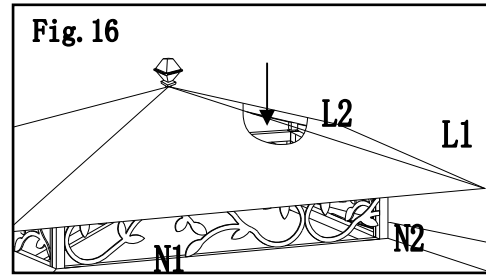

Fig.12:Insert Slanting bar for small top(L1/L2) to Small top connector(K),then screw the hook(M) to Small top connector(K).

Fig.13-1、 Fig.13-2:Insatll the regulating pipe(U) into the Slanting bar for small top and minimize the regulating pipe(U).

Fig.13: Put Small canopy(Q) to the small top.

Fig.14-1、 Fig.14-2: Put small canopy four corner (Q) to small top frame end of adjustable tube (U) (as Fig.14-2) adjust tube length till the canopy tight.

Fig.15: Screw Finial(P) to Small top connector(K).

Fig.16: Insert the small top to the corner of Big top frame, then Mosquito Netting (small canopy) stick to big top frame.

Hardware Pack 3

FF	P005100265	Ring	104 PCS	
EE	H070010001	Φ6*230 stake	8 PCS	

Fig.17:Expand big canopy(R), then hook to frame。