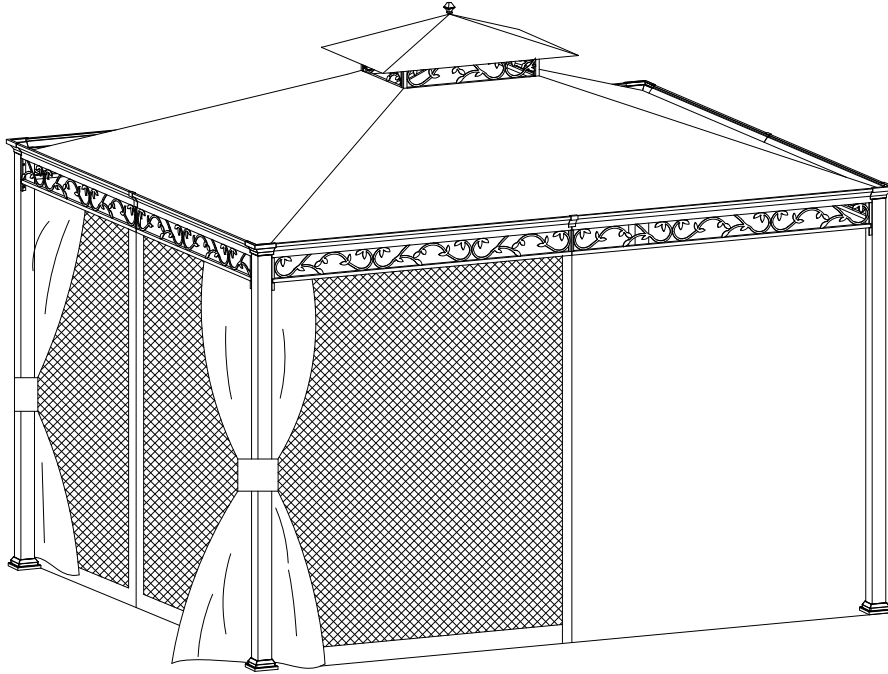

ITEM NO.: A101003202

WE HAVE YOU IN MIND, LET US SERVE YOU!

Questions? Issues?

CONTACT US

24 hours / 7 days a week

? Warranty Parts

www.sunjoyonline.com

customer.care@sunjoygroup.com

Country of Origin: China

A10100320222