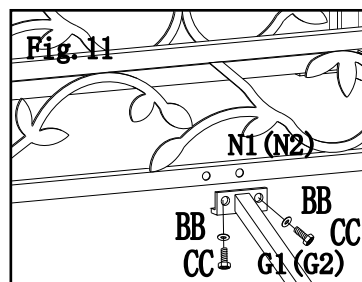

Fig.7:Attach Big top frame(short) (N2) to Big top frame(long)(N1) by using bolt (DD) and washer (BB).

Fig.8:Attach Slanting bar(F) to the top of post by using bolt (AA) and washer (BB) .

Fig.9:Install the Slanting bar(F) into the Slanting bar connector(H)of the Slanting bar(F), and then use the bolt(CC)through the gasket(BB)to fix(H) at her lower end of large roof frame.

Fig.10: Insert middle beam (G1/G2) to middle beam connector (I) .

Fig.11: Attach middle beam (G1/G2) to Big top frame(N1/N2) by using bolt (CC) and washer (BB) Put big canopy(R) to the top, Don't open.

Fig.12:Insert Slanting bar for small top(L1/L2) to Small top connector(K),then screw the hook(M) to Small top connector(K).

Fig.13-1、 Fig.13-2:Insatll the regulating pipe(U) into the Slanting bar for small top and minimize the regulating pipe(U).