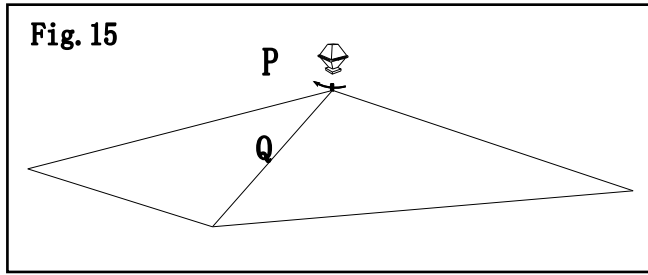

Fig.13: Put Small canopy(Q) to the small top.

Fig.14-1、 Fig.14-2: Put small canopy four corner (Q) to small top frame end of adjustable tube (U) (as Fig.14-2) adjust tube length till the canopy tight.

Fig.15: Screw Finial(P) to Small top connector(K).