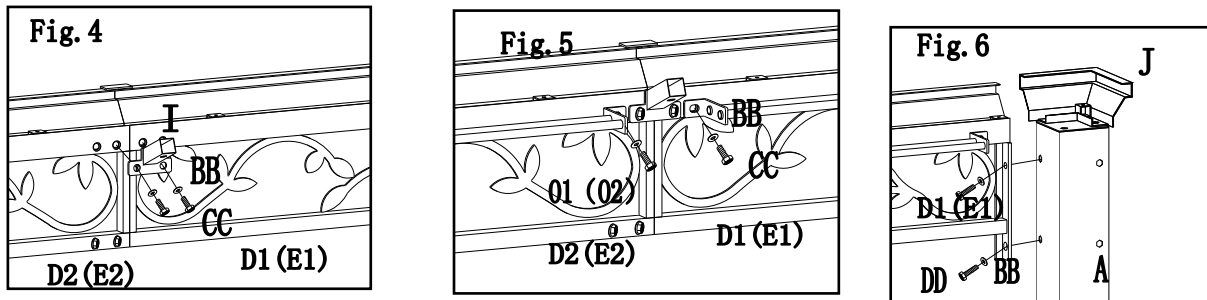

Fig.3:Insert Frame (D1/E1) to Frame (D2/E2) ,then by using bolt (CC) and washer (BB) .

Fig.4:Attach middle beam connector(I) to frame by using bolt (CC) and washer (BB)

Fig.5:Attach netting bar(O1/O2) to frame (D1/D2/E1/E2) by using bolt (CC) and washer (BB).

Fig.6:Attach Frame (D1/D2/E1/E2) to post(A) by using bolt (DD) and washer (BB).

Hardware Pack 2

AA	H010110016	M6*15 bolt	4PCS	
BB	H050030001	M6 flat washer	28 PCS	
CC	H010020011	M6*15 bolt	16 PCS	
DD	H010020015	M6*25 bolt	8 PCS	