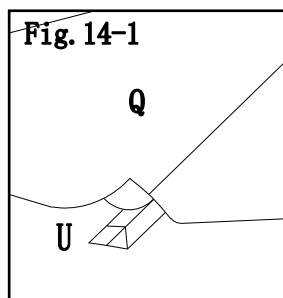

Fig.12:Insert Slanting bar for small top(L1/L2) to Small top connector(K),then screw the hook(M) to Small top connector(K).

Fig.13-1、 Fig.13-2:Insatll the regulating pipe(U) into the Slanting bar for small top and minimize the regulating pipe(U).

Fig.13: Put Small canopy(Q) to the small top.

Fig.14-1、 Fig.14-2: Put small canopy four corner (Q) to small top frame end of adjustable tube (U) (as Fig.14-2) adjust tube length till the canopy tight.

Fig.15: Screw Finial(P) to Small top connector(K).