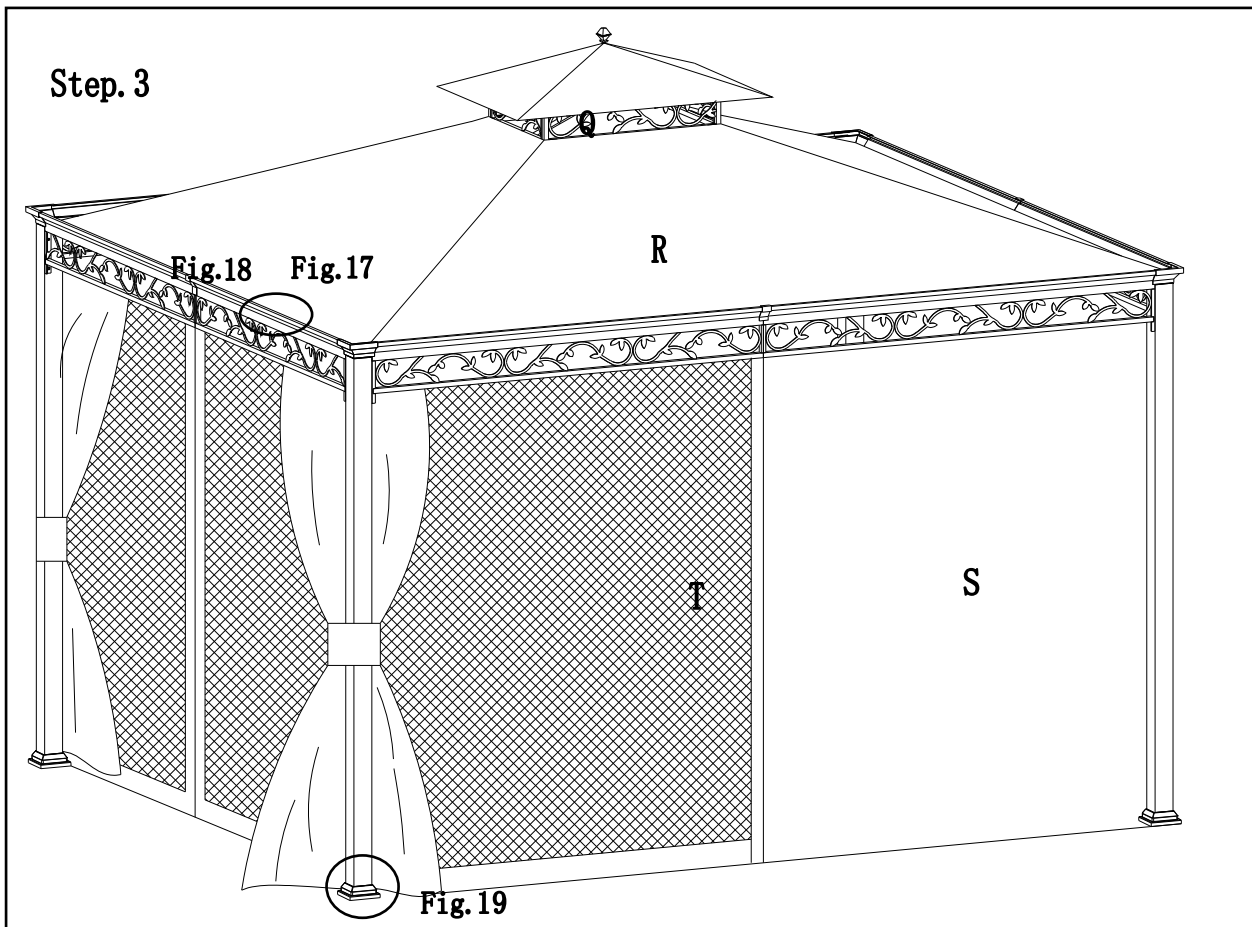

Hardware Pack 3

FF	P005100265	Ring	104 PCS	
EE	H070010001	Φ6*230 stake	8 PCS