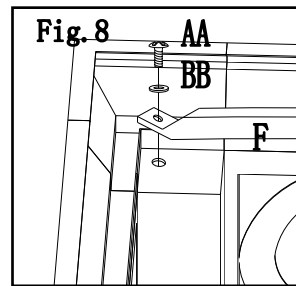

Fig.6:Attach Frame (D1/D2/E1/E2) to post(A) by using bolt (DD) and washer (BB).

Hardware Pack 2

AA	H010110016	M6*15 bolt	4PCS	
BB	H050030001	M6 flat washer	28 PCS	
CC	H010020011	M6*15 bolt	16 PCS	
DD	H010020015	M6*25 bolt	8 PCS	

Fig.7:Attach Big top frame(short) (N2) to Big top frame(long)(N1) by using bolt (DD) and washer (BB).

Fig.8:Attach Slanting bar(F) to the top of post by using bolt (AA) and washer (BB) .

Fig.9:Install the Slanting bar(F) into the Slanting bar connector(H)of the Slanting bar(F), and then use the bolt(CC)through the gasket(BB)to fix(H) at her lower end of large roof frame.

Fig.10: Insert middle beam (G1/G2) to middle beam connector (I) .

Fig.11: Attach middle beam (G1/G2) to Big top frame(N1/N2) by using bolt (CC) and washer (BB) Put big canopy(R) to the top, Don't open.

Fig.12:Insert Slanting bar for small top(L1/L2) to Small top connector(K),then screw the hook(M) to Small top connector(K).

Fig.13-1、 Fig.13-2:Insatll the regulating pipe(U) into the Slanting bar for small top and minimize the regulating pipe(U).