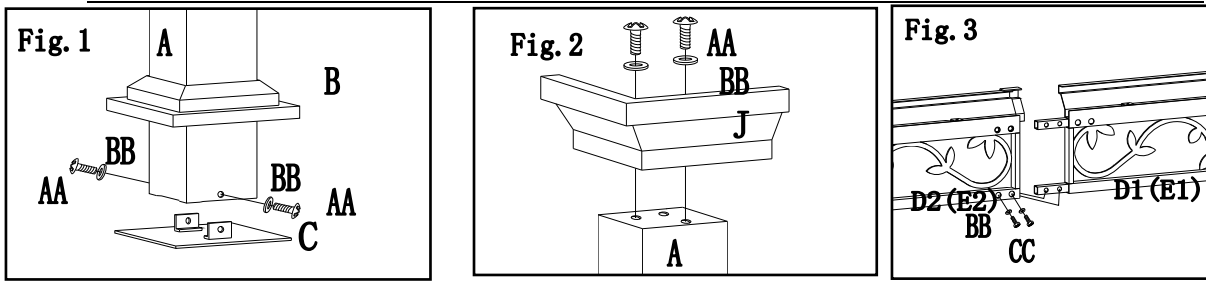

Country of Origin: China

Description	Label	Part Number	Qty	Part Image
Short netting bar	O2	P005700698	4	
Finial	P	P005600323	1	
Regulating tube	U	P005700731	4	
Small canopy	Q	P001100579	1	
Big canopy	R	P001100580	1	
Curtain	S	P001300109	1	
Mosquito Netting	T	P001200227	1	

Hardware Pack 1

AA	H010110016	M6*15 Bolt	16 PCS	
BB	H050030001	M6 flat washer	64 PCS	
CC	H010020011	M6*15 bolt	32 PCS	
DD	H010020015	M6*25 bolt	16 PCS	
W	H090010017	M6 Wrench	1 PC	

Step. 1

Country of Origin: China