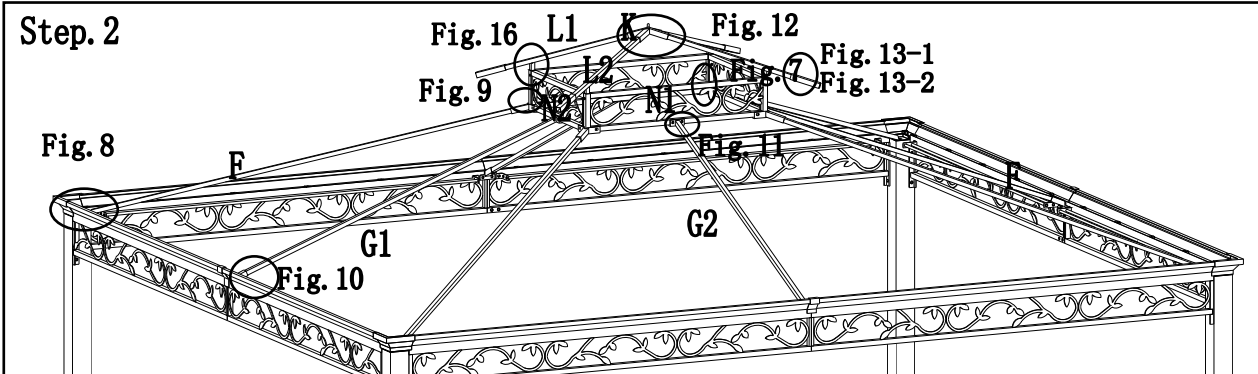

Fig.3:Insert Frame (D1/E1) to Frame (D2/E2) ,then by using bolt (CC) and washer (BB) .

Fig.4:Attach middle beam connector(I) to frame by using bolt (CC) and washer (BB)

Fig.5:Attach netting bar(O1/O2) to frame (D1/D2/E1/E2) by using bolt (CC) and washer (BB).

Fig.7:Attach Big top frame(short) (N2) to Big top frame(long)(N1) by using bolt (DD) and washer (BB).

Fig.8:Attach Slanting bar(F) to the top of post by using bolt (AA) and washer (BB) .

Fig.9:Install the Slanting bar(F) into the Slanting bar connector(H)of the Slanting bar(F), and then use the bolt(CC)through the gasket(BB)to fix(H) at her lower end of large roof frame.