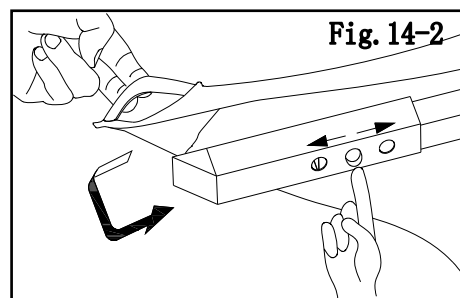

Fig.12:Insert Slanting bar for small top(L1/L2) to Small top connector(K),then screw the hook(M) to Small top connector(K).

Fig.13-1、 Fig.13-2:Insatll the regulating pipe(U) into the Slanting bar for small top and minimize the regulating pipe(U).

Fig.13: Put Small canopy(Q) to the small top.

Fig.14-1、 Fig.14-2: Put small canopy four corner (Q) to small top frame end of adjustable tube (U) (as Fig.14-2) adjust tube length till the canopy tight.

Fig.15: Screw Finial(P) to Small top connector(K).