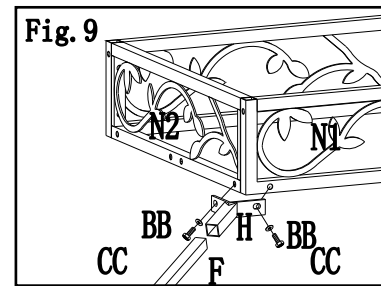

Fig.6:Attach Frame (D1/D2/E1/E2) to post(A) by using bolt (DD) and washer (BB).

Hardware Pack 2

AA	H010110016	M6*15 bolt	4PCS	
BB	H050030001	M6 flat washer	28 PCS	
CC	H010020011	M6*15 bolt	16 PCS	
DD	H010020015	M6*25 bolt	8 PCS	

Fig.7:Attach Big top frame(short) (N2) to Big top frame(long)(N1) by using bolt (DD) and washer (BB).

Fig.8:Attach Slanting bar(F) to the top of post by using bolt (AA) and washer (BB) .

Fig.9:Install the Slanting bar(F) into the Slanting bar connector(H)of the Slanting bar(F), and then use the bolt(CC)through the gasket(BB)to fix(H) at her lower end of large roof frame.

Fig.10: Insert middle beam (G1/G2) to middle beam connector (I) .

Fig.11: Attach middle beam (G1/G2) to Big top frame(N1/N2) by using bolt (CC) and washer (BB) Put big canopy(R) to the top, Don't open.

Fig.12:Insert Slanting bar for small top(L1/L2) to Small top connector(K),then screw the hook(M) to Small top connector(K).

Fig.13-1、 Fig.13-2:Insatll the regulating pipe(U) into the Slanting bar for small top and minimize the regulating pipe(U).