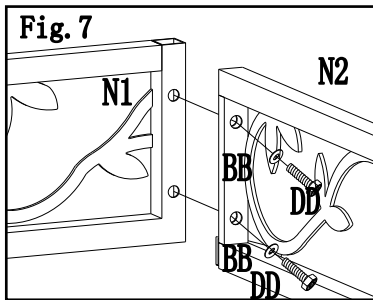

Fig.3:Insert Frame (D1/E1) to Frame (D2/E2) ,then by using bolt (CC) and washer (BB) .

Fig.4:Attach middle beam connector(I) to frame by using bolt (CC) and washer (BB)

Fig.5:Attach netting bar(O1/O2) to frame (D1/D2/E1/E2) by using bolt (CC) and washer (BB).

Fig.6:Attach Frame (D1/D2/E1/E2) to post(A) by using bolt (DD) and washer (BB).

Hardware Pack 2

AA	H010110016	M6*15 bolt	4PCS	
BB	H050030001	M6 flat washer	28 PCS	
CC	H010020011	M6*15 bolt	16 PCS	
DD	H010020015	M6*25 bolt	8 PCS	

Fig.7:Attach Big top frame(short) (N2) to Big top frame(long)(N1) by using bolt (DD) and washer (BB).

Fig.8:Attach Slanting bar(F) to the top of post by using bolt (AA) and washer (BB) .

Fig.9:Install the Slanting bar(F) into the Slanting bar connector(H)of the Slanting bar(F), and then use the bolt(CC)through the gasket(BB)to fix(H) at her lower end of large roof frame.