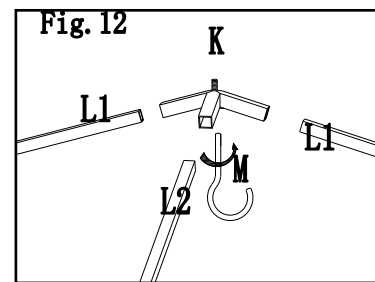

Fig.7:Attach Big top frame(short) (N2) to Big top frame(long)(N1) by using bolt (DD) and washer (BB).

Fig.8:Attach Slanting bar(F) to the top of post by using bolt (AA) and washer (BB) .

Fig.9:Install the Slanting bar(F) into the Slanting bar connector(H)of the Slanting bar(F), and then use the bolt(CC)through the gasket(BB)to fix(H) at her lower end of large roof frame.

Fig.10: Insert middle beam (G1/G2) to middle beam connector (I) .

Fig.11: Attach middle beam (G1/G2) to Big top frame(N1/N2) by using bolt (CC) and washer (BB) Put big canopy(R) to the top, Don't open.

Fig.12:Insert Slanting bar for small top(L1/L2) to Small top connector(K),then screw the hook(M) to Small top connector(K).

Fig.13-1、 Fig.13-2:Insatll the regulating pipe(U) into the Slanting bar for small top and minimize the regulating pipe(U).